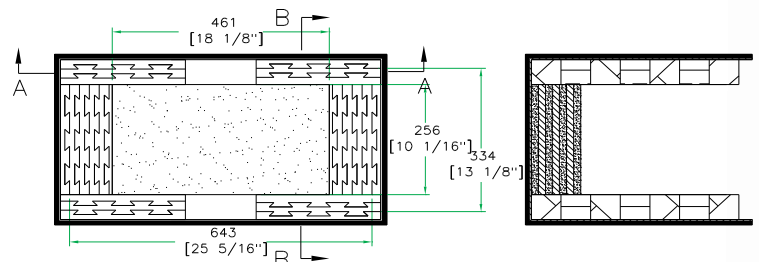

RRGC12C

Rock out and party like a rock star with the RRGC12C Guitar Amp Combo Case. Designed to accommodate various single 12" guitar amp combos including Fender, VOX, Marshall, Line, Rivera, Ampeg and others, the RRGC12C features our high-density Z-Lock Foam inserts so that creating the perfect custom space for your amp combo is a snap! Simply add or remove layers of our Z-Lock Foam to create the perfect fit (18" to 25.5" Length, 9" to 13" Depth and 16" to 22" Height). And to keep the good times rolling, we designed this rocker with a low profile base for easy access and included a rugged caster for easy transportation.

Shipping Dimensions (inch): 29.5 x 17.1 x 26.2

Shipping Weight (lbs): 62.9

Product Dimensions (inch): 28.6 x 16.5 x 25.4

Product Weight (lbs): 57.9

Shipping Dimensions (cm): 75 x 43.5 x 66.5

Shipping Weight (kg): 28.6

Product Dimensions (cm): 72.7 x 41.8 x 64.5

Product Weight (kg): 26.3

3/05

Road Ready Cases 18120 S. Broadway St. Unit B Gardena, Ca. 90248- 3536
 ph: 310 767 1772 fax: 310 767 1798

Adjustable Case for Guitar Combos with 1 x 12" Speakers w/ Caster