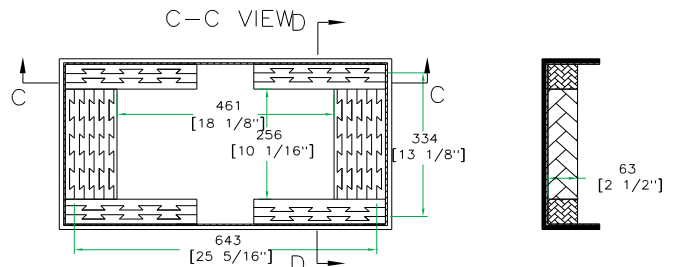

RRGC12C

Rock out and party like a rock star with the RRGC12C Guitar Amp Combo Case. Designed to accommodate various single 12" guitar amp combos including Fender, VOX, Marshall, Line, Rivera, Ampeg and others, the RRGC12C features our high-density Z-Lock Foam inserts so that creating the perfect custom space for your amp combo is a snap! Simply add or remove layers of our Z-Lock Foam to create the perfect fit (18" to 25.5" Length, 9" to 13" Depth and 16" to 22" Height). And to keep the good times rolling, we designed this rocker with a low profile base for easy access and included a rugged caster for easy transportation.

Shipping Dimensions (inch): 29.5 x 17.1 x 26.2

Shipping Weight (lbs): 62.9

Product Dimensions (inch): 28.6 x 16.5 x 25.4

Product Weight (lbs): 57.9

Shipping Dimensions (cm): 75 x 43.5 x 66.5

Shipping Weight (kg): 28.6

Product Dimensions (cm): 72.7 x 41.8 x 64.5

Product Weight (kg): 26.3

3/05

Road Ready Cases 18120 S. Broadway St. Unit B Gardena, Ca. 90248- 3536
 ph: 310 767 1772 fax: 310 767 1798

Adjustable Case for Guitar Combos with 1 x 12" Speakers w/ Caster