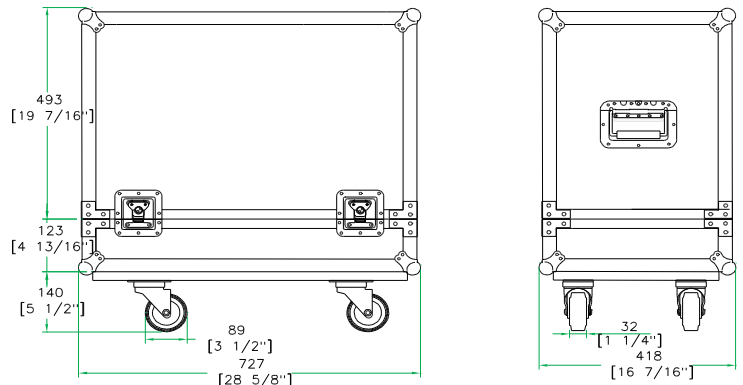

RRGC12C

Rock out and party like a rock star with the RRGC12C Guitar Amp Combo Case. Designed to accommodate various single 12" guitar amp combos including Fender, VOX, Marshall, Line, Rivera, Ampeg and others, the RRGC12C features our high-density Z-Lock Foam inserts so that creating the perfect custom space for your amp combo is a snap! Simply add or remove layers of our Z-Lock Foam to create the perfect fit (18" to 25.5" Length, 9" to 13" Depth and 16" to 22" Height). And to keep the good times rolling, we designed this rocker with a low profile base for easy access and included a rugged caster for easy transportation.

Shipping Dimensions (inch): 29.5 x 17.1 x 26.2

Shipping Weight (lbs): 62.9

Product Dimensions (inch): 28.6 x 16.5 x 25.4

Product Weight (lbs): 57.9

Shipping Dimensions (cm): 75 x 43.5 x 66.5

Shipping Weight (kg): 28.6

Product Dimensions (cm): 72.7 x 41.8 x 64.5

Product Weight (kg): 26.3

3/05

Road Ready Cases 18120 S. Broadway St. Unit B Gardena, Ca. 90248- 3536
 ph: 310 767 1772 fax: 310 767 1798

Adjustable Case for Guitar Combos with 1 x 12" Speakers w/ Caster