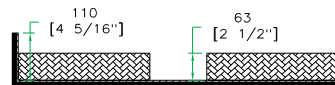

Adjustable Case for Guitar Combos with 1 x 12" Speakers w/ Caster

www.roadreadycases.com