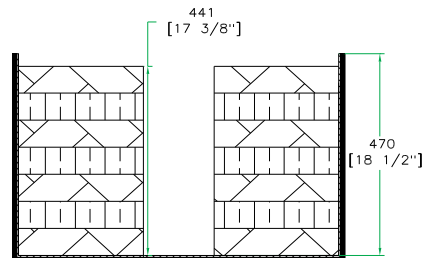

RRGC12C

Rock out and party like a rock star with the RRGC12C Guitar Amp Combo Case. Designed to accommodate various single 12" guitar amp combos including Fender, VOX, Marshall, Line, Rivera, Ampeg and others, the RRGC12C features our high-density Z-Lock Foam inserts so that creating the perfect custom space for your amp combo is a snap! Simply add or remove layers of our Z-Lock Foam to create the perfect fit (18" to 25.5" Length, 9" to 13" Depth and 16" to 22" Height). And to keep the good times rolling, we designed this rocker with a low profile base for easy access and included a rugged caster for easy transportation.

Shipping Dimensions (inch): 29.5 x 17.1 x 26.2

Shipping Weight (lbs): 62.9

Product Dimensions (inch): 28.6 x 16.5 x 25.4

Product Weight (lbs): 57.9

Shipping Dimensions (cm): 75 x 43.5 x 66.5

Shipping Weight (kg): 28.6

Product Dimensions (cm): 72.7 x 41.8 x 64.5

Product Weight (kg): 26.3

3/05

Road Ready Cases 18120 S. Broadway St. Unit B Gardena, Ca. 90248- 3536
 ph: 310 767 1772 fax: 310 767 1798

Adjustable Case for Guitar Combos with 1 x 12" Speakers w/ Caster