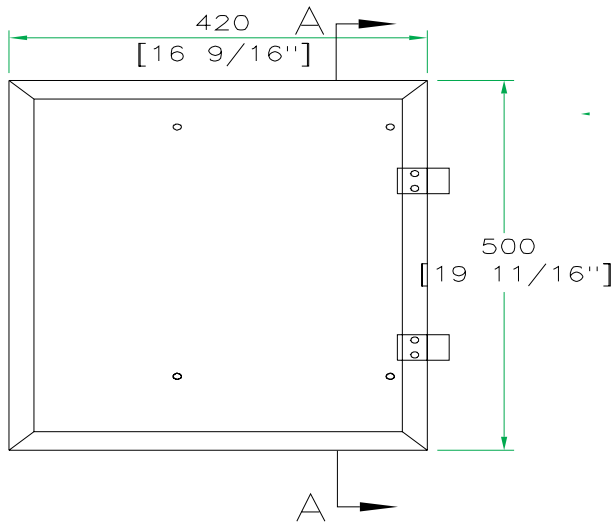

LEFT SIDE TABLE