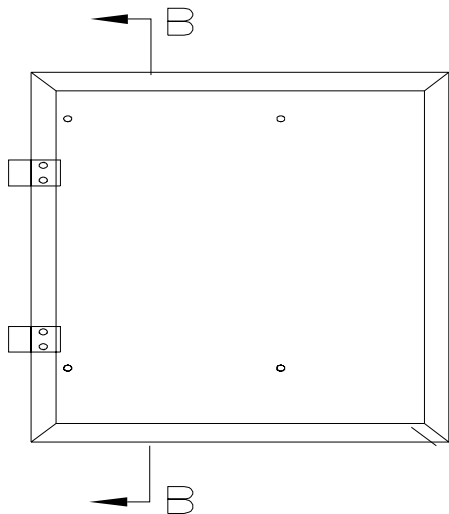

Product Dimensions (inch): 20 x 19 x 16

Product Weight (lbs): 15.8

Shipping Dimensions (cm): 52 x 50 x 42.5

Shipping Weight (kg): 7.5

Product Dimensions (cm): 50.8 x 48.5 x 40.7

Product Weight (kg): 7.2

RRMW

Pair of Side wings w/ IU
Drawer for M-Series Racks
(6U and up)

Short on Space? No problem we created our patented heavy-duty weight bearing wings to provide all the extra working space you need. Each wing holds up to 40 lbs and gives you additional working space of 20" x 15" per side. Designed to mount easily on the top of your rig when you need them and fold away snugly into any of our slant rack systems (6u and up) when you don't, all rrmw wings come in a 1U metal rack mount storage tray for convenient transport. Your workplace problems solved!

RIGHT SIDE TABLE

B-B VIEW