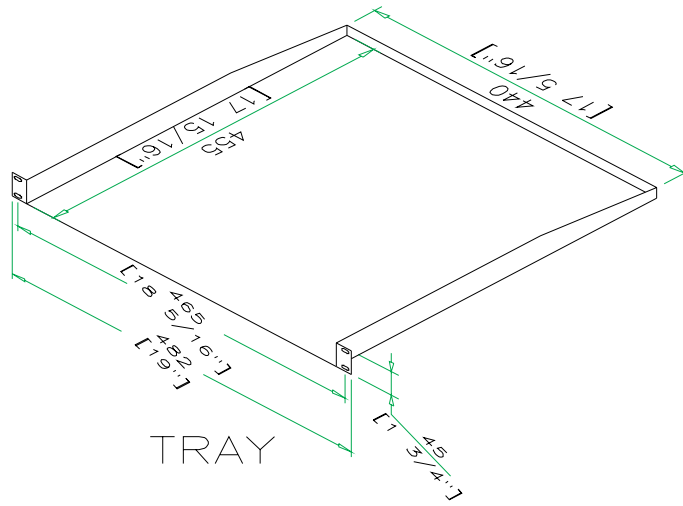

RRMW

TRAY

A-A VIEW

B-B VIEW