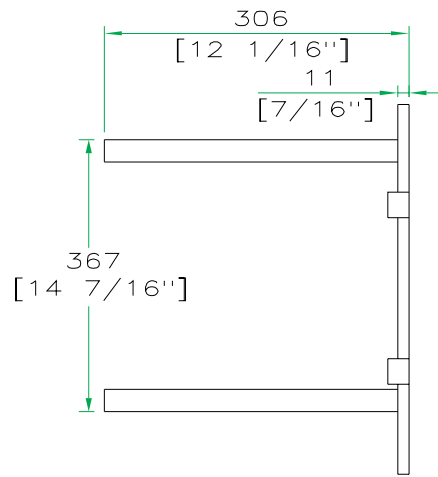

Product Dimensions (inch): 20 x 19 x 16

Product Weight (lbs): 15.8

Shipping Dimensions (cm): 52 x 50 x 42.5

Shipping Weight (kg): 7.5

Product Dimensions (cm): 50.8 x 48.5 x 40.7

Product Weight (kg): 7.2

RRMW

Pair of Side wings w/ IU
Drawer for M-Series Racks
(6U and up)

Short on Space? No problem we created our patented heavy-duty weight bearing wings to provide all the extra working space you need. Each wing holds up to 40 lbs and gives you additional working space of 20" x 15" per side. Designed to mount easily on the top of your rig when you need them and fold away snugly into any of our slant rack systems (6u and up) when you don't, all rrmw wings come in a 1U metal rack mount storage tray for convenient transport. Your workplace problems solved!

Road Ready Cases

1226 Corral Place * Santa Fe Springs, CA 90670

ph: 562.906.6185 * fax: 562.906.6186

WWW.ROADREADYCASES.COM

RRMW

TRAY

LEFT SIDE TABLE

A-A VIEW

RIGHT SIDE TABLE

B-B VIEW